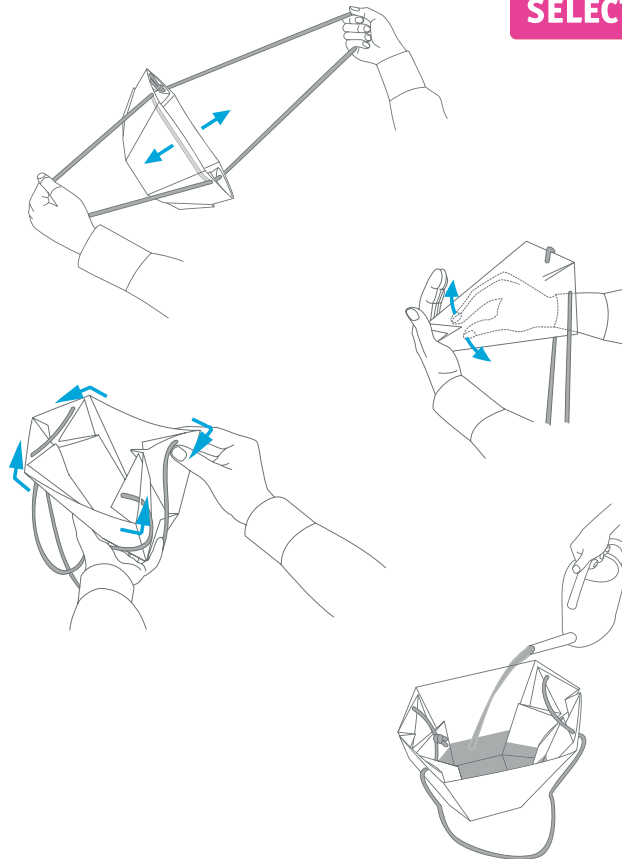

Flower Bag Vase

ENG The Flower Bag Vase is a carrying bag for flowers and a vase in one. Thanks to its waterproof carton, it can transport flowers and be used as a colourful display as well. The strings make it easy to carry and can be cut off as soon as it's being used as a display. The Flower Bag Vase comes in six different prints.

- Water proof
- Easy Carry on
- Several prints available
- Custom prints available in large quantities

F Le sac/vase à fleurs est à la fois sac et vase à fleurs. Grâce à l'imperméabilité du carton, les fleurs peuvent être transportées et ensuite conservées dans ce vase coloré original. Les poignées du sac peuvent être coupées pour l'utiliser simplement en vase. Le Sac/vase à fleurs est décliné en 6 impressions.

- Imperméable
- Facile à transporter
- Disponible en plusieurs motifs/coloris.
- Personnalisable en grande quantité

E El Jarrón-bolsa de flores es una bolsa para llevar las flores y jarrón a la vez. Gracias a su cartón impermeable, transporta las flores y sirve a su vez como un decorativo jarrón. Sus asas facilitan el transporte de las flores y cuando hace la función de jarrón estas se cortan. El Jarrón-bolsa de flores está disponible en seis diferentes decorados.

- Resistente al agua
- Cómodo de llevar
- Diferentes decorados
- Posible personalización en cantidades mayores