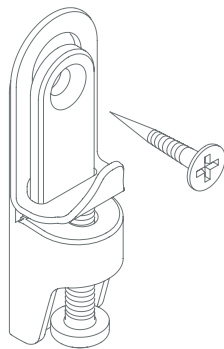

- Resistente y segura
- Ideal para comestibles
- Disponible en varios estampados.

ENG When hanging multiple frames on a wall, it can be a tedious task to perfectly align the frames. With the ID Selection wall hook, you no longer have to drill another hole if you missed your alignment by half an inch. You can simply adjust the wall hook up and down until your frames are perfectly aligned.