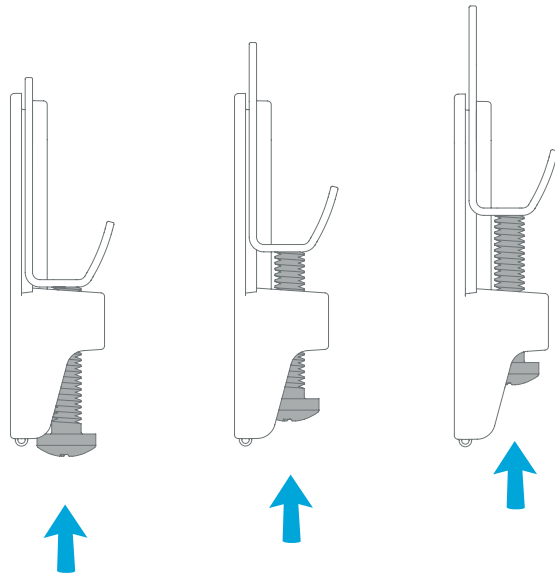

- Resistente y segura
- Ideal para comestibles
- Disponible en varios estampados.

ENG When hanging multiple frames on a wall, it can be a tedious task to perfectly align the frames. With the ID Selection wall hook, you no longer have to drill another hole if you missed your alignment by half an inch. You can simply adjust the wall hook up and down until your frames are perfectly aligned.