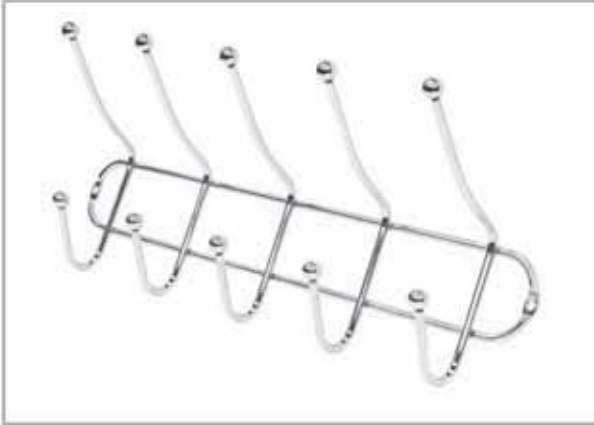

hooks

Item #: DH00090
Desc: 5 HOOK WALL MOUNT
Finish: CHROME
Case Pack: 24
Cuft: 1.61
Packaging: BULK WITH
HEADER CARD