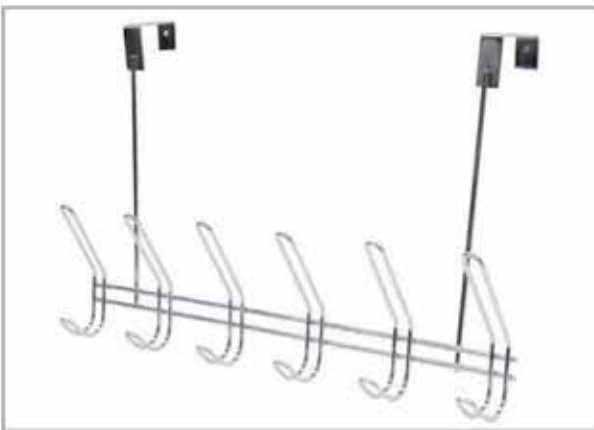

Item #: DH00091
Descr: 6 HOOK OVER DOOR
Finish: CHROME
Case Pack: 24
Cuft: 2.56
Packaging: BULK WITH
HEADER CARD