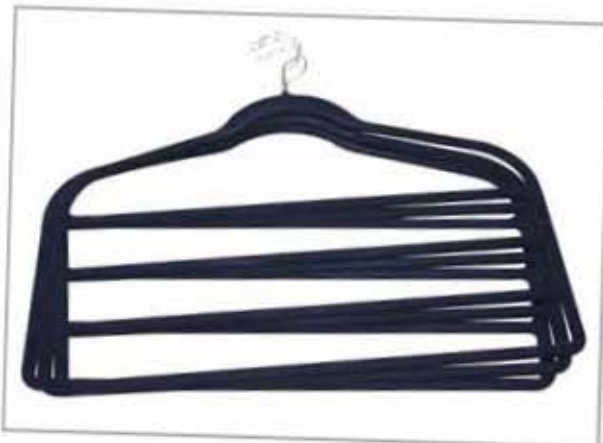

Item #: FH01080
Desc: FLOCKED TROUSER HANGER 3 PK
Finish: NAVY
Case Pack: 24
Cuft: 3.00
Packaging: COLOR WRAP
AROUND LABEL