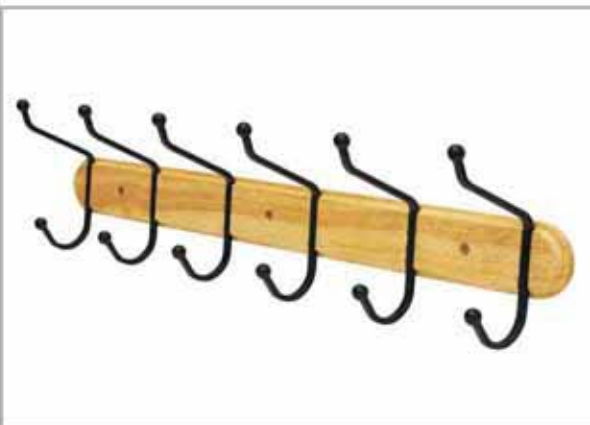

Item #: DH30221

Desc: 5 HOOK WALL HANGERS

Finish: NATURAL WOOD/BLACK METAL

Case Pack: 12

Cuft: 1.06

Packaging: HANGABLE

HEADER CARD

Item #: DH30222