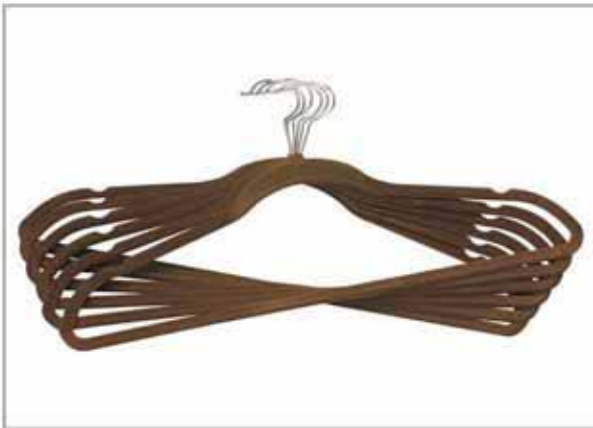

# velvet hangers

Item #: FH01076

Desc: FLOCKED SUIT HANGER 6 PK

Finish: NAVY

Case Pack: 24

Cuft: 2.73

Packaging: COLOR WRAP  
AROUND LABEL

Item #: FH01077