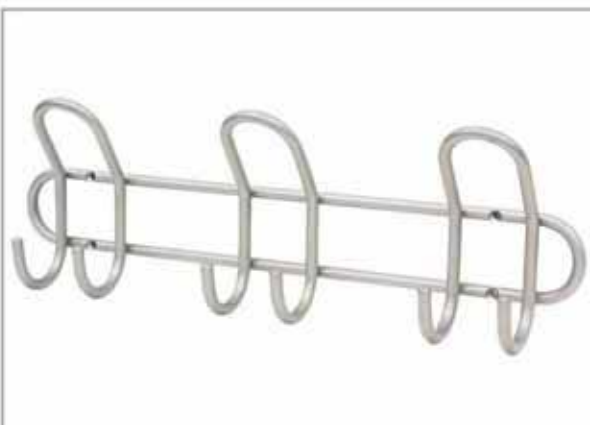

Desc: 6 HOOK WALL HANGERS

Finish: NATURAL WOOD/BLACK METAL

Case Pack: 12

Cuft: 1.24

Packaging: HANGABLE

HEADER CARD

Item #: DH10353

Desc: WALL HOOKS HEAVY DUTY