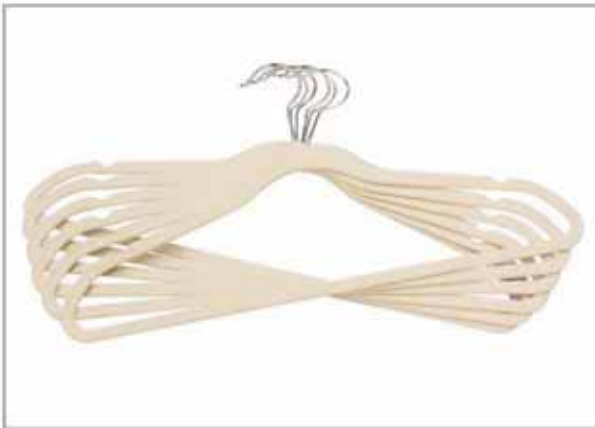

Item #: FH01073
Desc: FLOCKED SUIT HANGER 6 PK
Finish: OFF WHITE
Case Pack: 24
Cuft: 2.73
Packaging: COLOR WRAP
AROUND LABEL