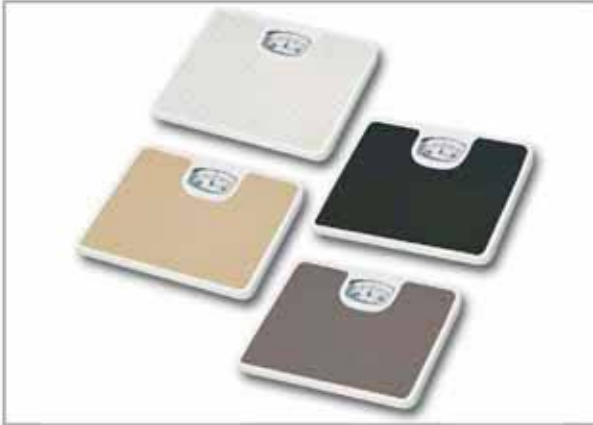

bathroom scales

Item #: BS10282

Desc: BATHROOM SCALE MECHANICAL

Finish: ASST COLORS NON-SKID

Case Pack: 12

Cuft: 1.65

**Packaging: COLOR GIFT
BOX**