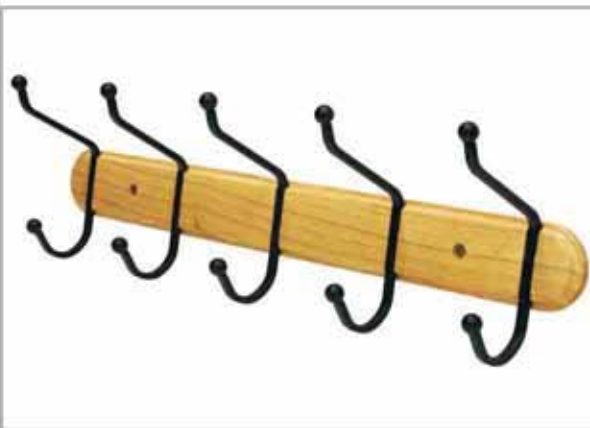

# hooks

Item #: DH30220

Desc: 4 HOOK WALL HANGERS

Finish: NATURAL WOOD/BLACK METAL

Case Pack: 12

Cuft: 0.85

Packaging: HANGABLE

HEADER CARD