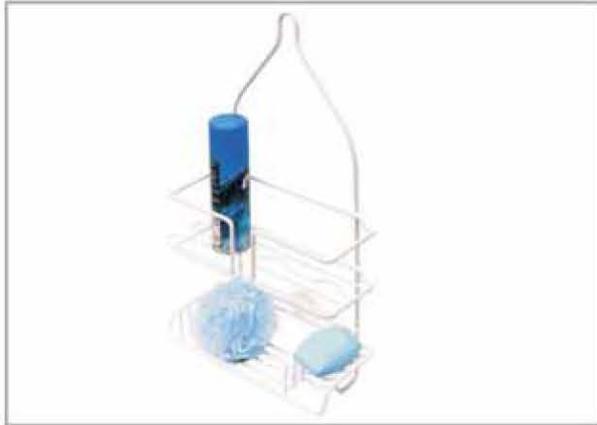

shower caddies

Item #: SC10228

Desc: SHOWER CADDY

Finish: WHITE VINYL

Case Pack: 12

Cuft: 4.55

Packaging: COLOR LABEL