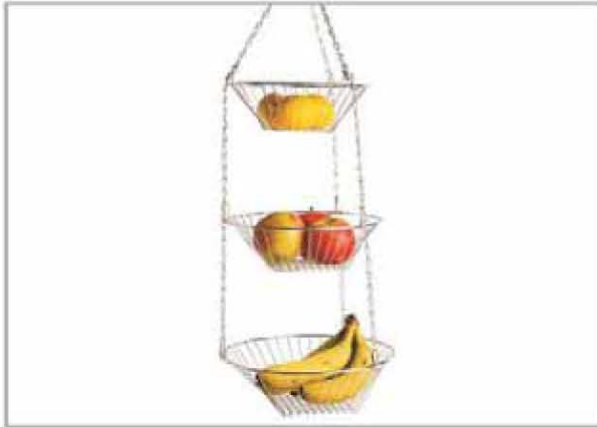

kitchen

Item #: HB00099

Desc: HANGING BASKET 3-TIER ROUND

Finish: CHROME

Case Pack: 24

Cuft: 2.98

Packaging: BULK WITH
COLOR HANG TAG