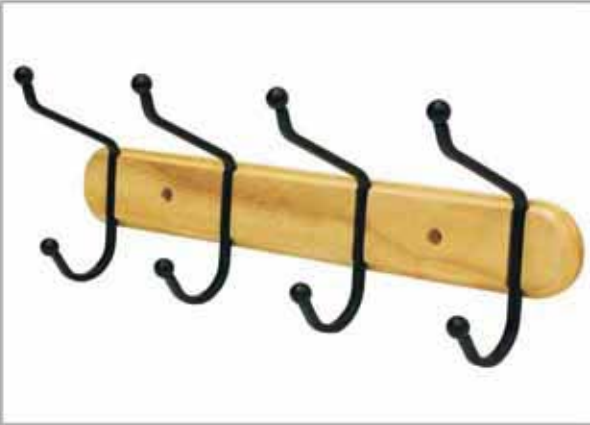

# hooks

Item #: DH30220

Desc: 4 HOOK WALL HANGERS

Finish: NATURAL WOOD/BLACK METAL

Case Pack: 12

Cuft: 0.85

Packaging: HANGABLE

HEADER CARD