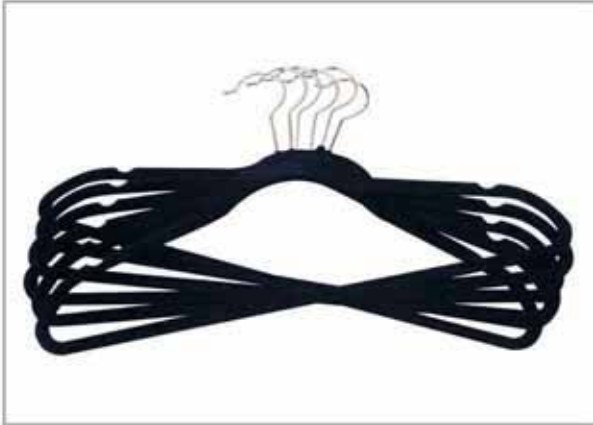

velvet hangers

Item #: FH01076

Desc: FLOCKED SUIT HANGER 6 PK

Finish: NAVY

Case Pack: 24

Cuft: 2.73

Packaging: COLOR WRAP
AROUND LABEL