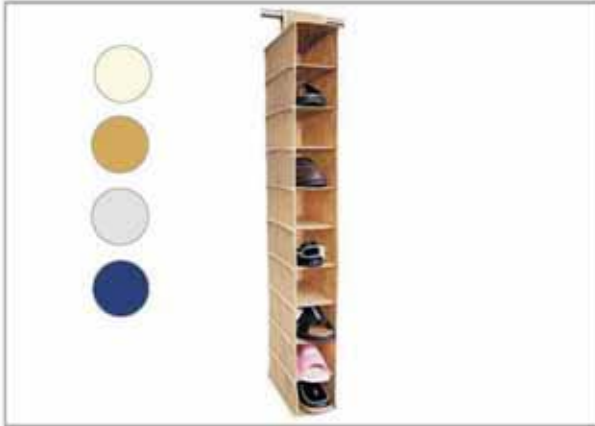

non-woven storage

Item #: SB10212

Desc: CLOSET ORGANIZER 10 SHELF

Finish: 4 ASST COLORS NON WOVEN

Case Pack: 24

Cuft: 2.28

Packaging: HANGABLE

PVC BAG WITH COLOR

INSERT