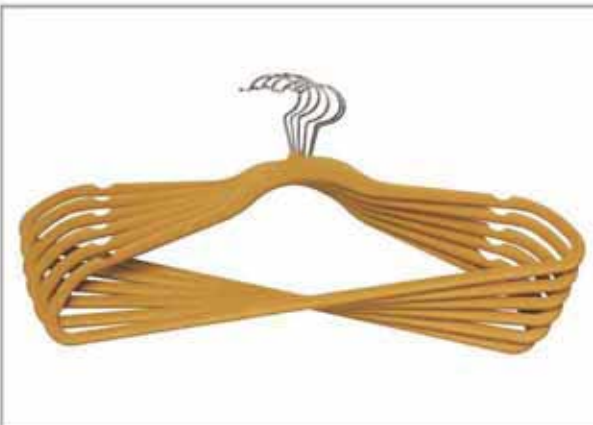

Item #: FH01078

Desc: FLOCKED SUIT HANGER 6 PK

Finish: CAMEL

Case Pack: 24

Cuft: 2.73

Packaging: COLOR WRAP
AROUND LABEL