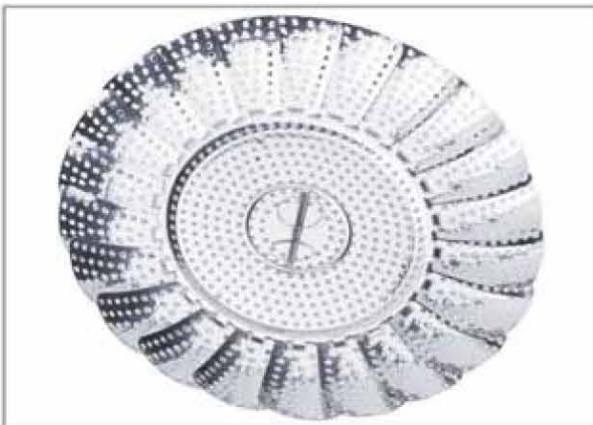

Item #: VS10367

Desc: VEGETABLE STEAMER

Finish: STAINLESS STEEL

Case Pack: 24

Cuft: 2.51

Packaging: COLOR GIFT

BOX