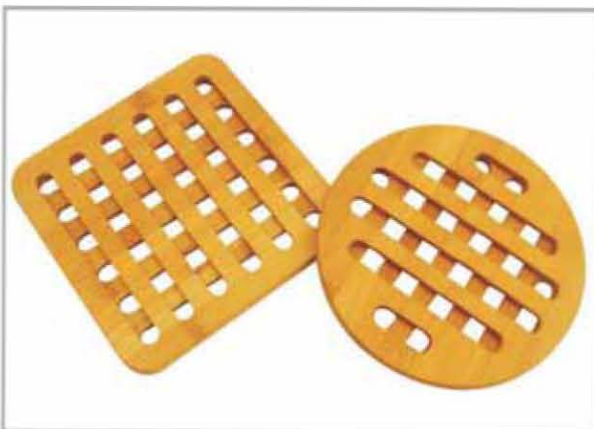

# bamboo houseware

Item #: CT01009  
Desc: CUTLERY TRAY  
Finish: BAMBOO  
Case Pack: 12  
Cuft: 2.13  
Packaging: COLOR  
SLEEVE

Item #: CT01054  
Desc: CUTLERY TRAY JUMBO  
Finish: BAMBOO  
Case Pack: 12  
Cuft: 3.76  
Packaging: SHRINK WRAP  
WITH HEADER CARD