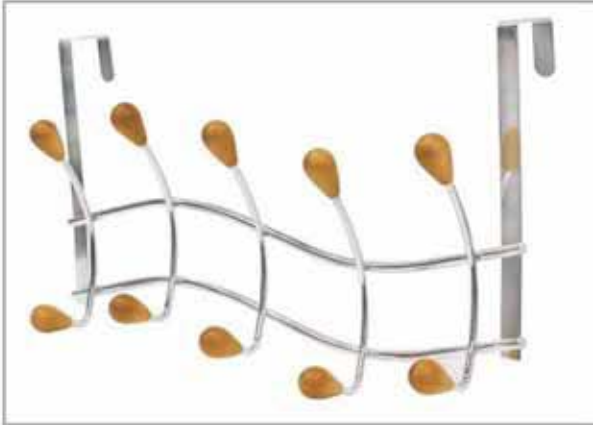

hooks

Item #: DH10079

Desc: 5 HOOK OVER DOOR WITH WOOD ENDS

Finish: CHROME/NATURAL WOOD

Case Pack: 24

Cuft: 4.76

Packaging: BULK WITH
HEADER CARD